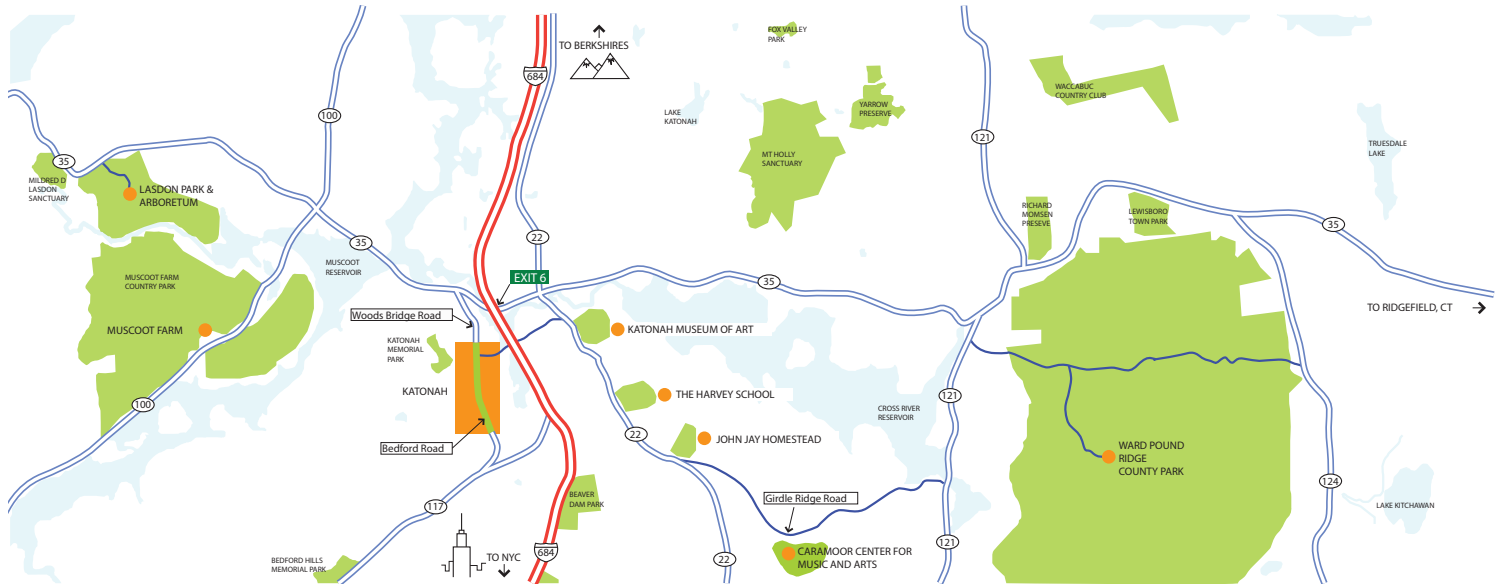

Surrounding Areas and Attractions

2016 Katonah Chamber of Commerce Members

Community Organizations

Community Center of N. Westchester
Friendly Squares Dance Club
Katonah Memorial Park Association
Katonah Village Improvement Society
Katonah Village Library

Cultural Attractions

Caramoor Center for Music and the Arts
Katonah Museum of Art
Stepping Stones Foundation

Food & Beverage

Blue Dolphin
Katonah Reading Room
KR Cafe
Little Joe's Books
Peppino's Ristorante
Willy Nick's

Houses of Worship

Maryknoll Sisters of Saint Dominic
St. Luke's Episcopal Church
St. Mary's of the Assumption RCC

Parks & Nature Centers

Lasdon Park and Arboretum

Realtors

Coldwell Banker Residential Brokerage
Firestein Management
Houlihan Lawrence Real Estate
Old Firehouse Building
William Raveis Real Estate

Schools and Camps

Country Children's Center
Katonah Village Kids

Professional Services

Allstate
Arco Cleaning
Bee and Jay Plumbing Heating Co.
Clarks Associates Funeral Home
Computer Experts Group, Ltd.
Covey, Roberts & Carody-Roberts, LLC
Design Construction Consulting
Dwight Brooks Horticulture
Edward Jones
Frank Veith
Forbes Insurance
Indian Auto Collision
James B. McEvoy, CPA
Judith Reardon, P.C.
Katonah Image
Katonah Publishing and Printing

Keane's Autoworks

Morgan Stanley Wealth Mngmt
Needham Partners
Niles Insurance Agency.
Ride Connect
Russell Speeder's
Scherer TV and Air Conditioning
State Farm
TriState Gate
Trustco Bank
Vogler Brothers
William A. Kelly & Company
William Green & Co.

Shopping

&James
Arway Chrysler-Dodge-Jeep
Bijou
Catherine H.
Charles Department Store
Ebba
Eiluj, A Beauty Lounge
Katonah Architectural Hardware
Katonah Art & Frame
Katonah Jewelers
Kelloggs & Lawrence
Old New House
Weinstein Pharmacy