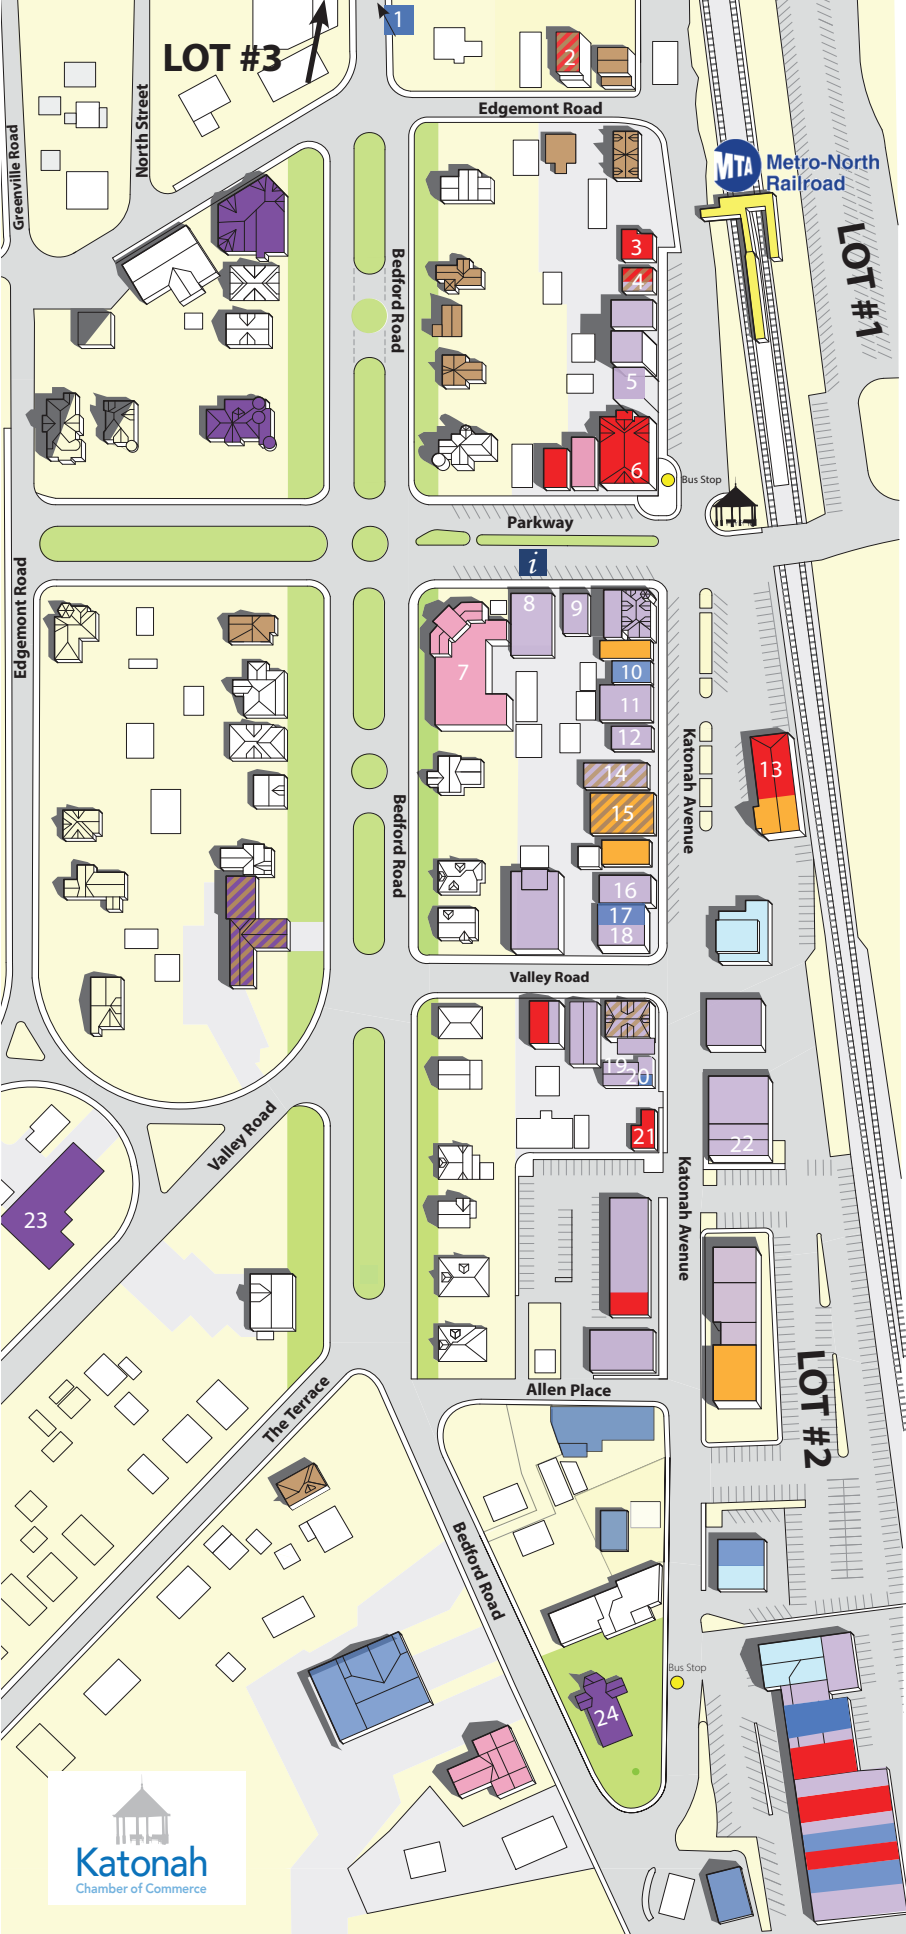

Visitor's Map to Katonah

- 1 Clark Associates Funeral Home
- 2 Katonah Reading Room
- 3 Willy Nick's
- 4 Little Joe's Books
- 5 Katonah Jewelers
- 6 KR Cafe
- 7 Katonah Village Library
- 8 Kelloggs & Lawrence
- i Katonah Chamber Visitor's Center
- 9 Catherine H.
- 10 William Raveis Real Estate
- 11 Weinstein Pharmacy
- 12 Ebba
- 13 Peppino's Ristorante
- 14 Charles Department Store
- 15 Eiluj, a Beauty Lounge
- 16 Bijou
- 17 Houlihan Lawrence Real Estate
- 18 Katonah Architectural Hardware
- 19 &James
- 20 Coldwell Banker Residential Brokerage
- 21 Blue Dolphin Diner
- 22 Katonah Art & Frame
- 23 St. Mary's of the Assumption RC Church
- 24 St. Luke's Episcopal Church

Parking Locations: Monday through Friday: free 2-hour parking on the streets; permit and metered parking in Lot #1 and Lot #3. Free parking after noon in Lot #2. Saturday, Sunday and major holidays: free parking in all Lots, free 2-hour parking on the streets.