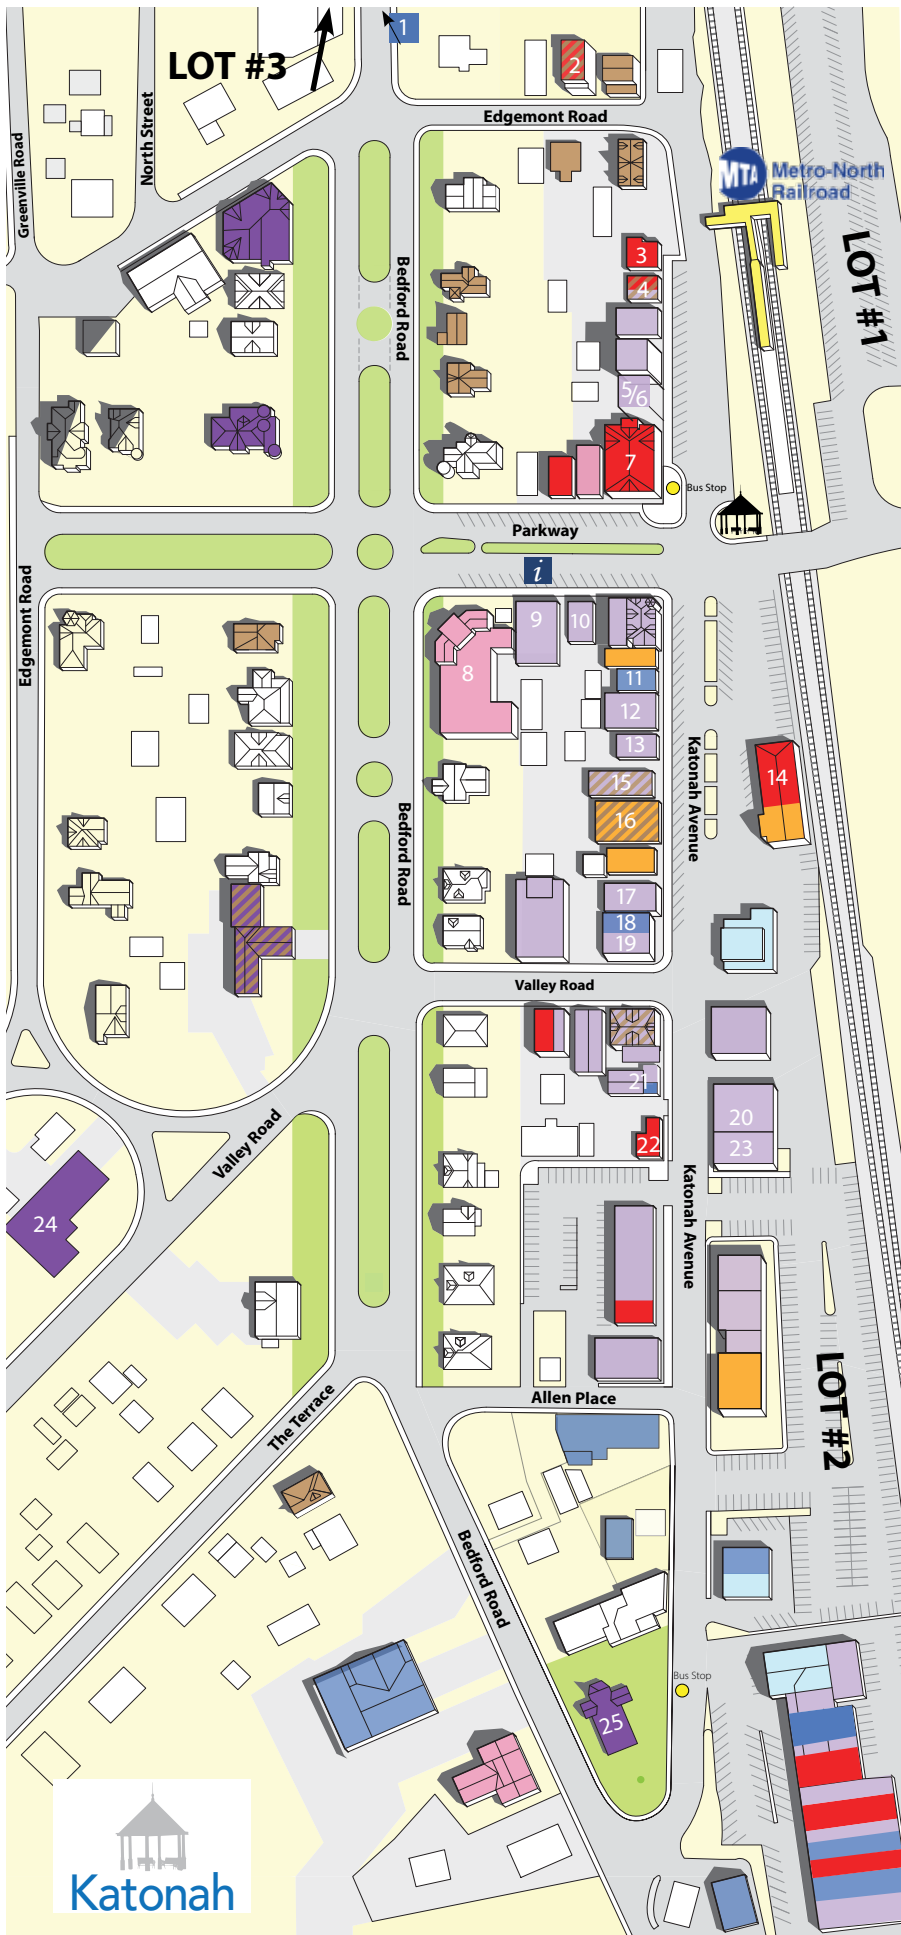

Visitor's Map to Katonah

- 1 Clark Associates Funeral Home
- 2 Katonah Reading Room
- 3 The Whitlock
- 4 Little Joe's Books
- 5 Reagan Design Group
- 6 Offerings Gallery
- 7 KR Cafe
- 8 Katonah Village Library
- 9 Kelloggs & Lawrence
- i Katonah Chamber Visitor's Center
- 10 Catherine H.
- 11 William Raveis Real Estate
- 12 Weinstein Pharmacy
- 13 Ebba
- 14 Peppino's Ristorante
- 15 Charles Department Store
- 16 Eiluj, a Beauty Lounge
- 17 Bijou
- 18 Houlihan Lawrence Real Estate
- 19 Katonah Architectural Hardware
- 20 &James
- 21 Coldwell Banker Residential Brokerage
- 22 Blue Dolphin Diner
- 23 Katonah Art & Frame
- 24 St. Mary's of the Assumption RC Church
- 25 St. Luke's Episcopal Church

Parking Locations: Monday through Friday: free 2-hour parking on the streets; permit and metered parking in Lot #1 and Lot #3. Free parking after noon in Lot #2. Saturday, Sunday and major holidays: free parking in all Lots, free 2-hour parking on the streets.

- | | | |
|--|--|---|
| ■ Eateries | ■ Banks/ATM | ■ Services |
| ■ Grocery | ■ Shopping | ■ Cultural |
| ■ Churches | ■ Transportation | ■ Historic building moved from Old Katonah in 1897 |

Surrounding Areas and Attractions