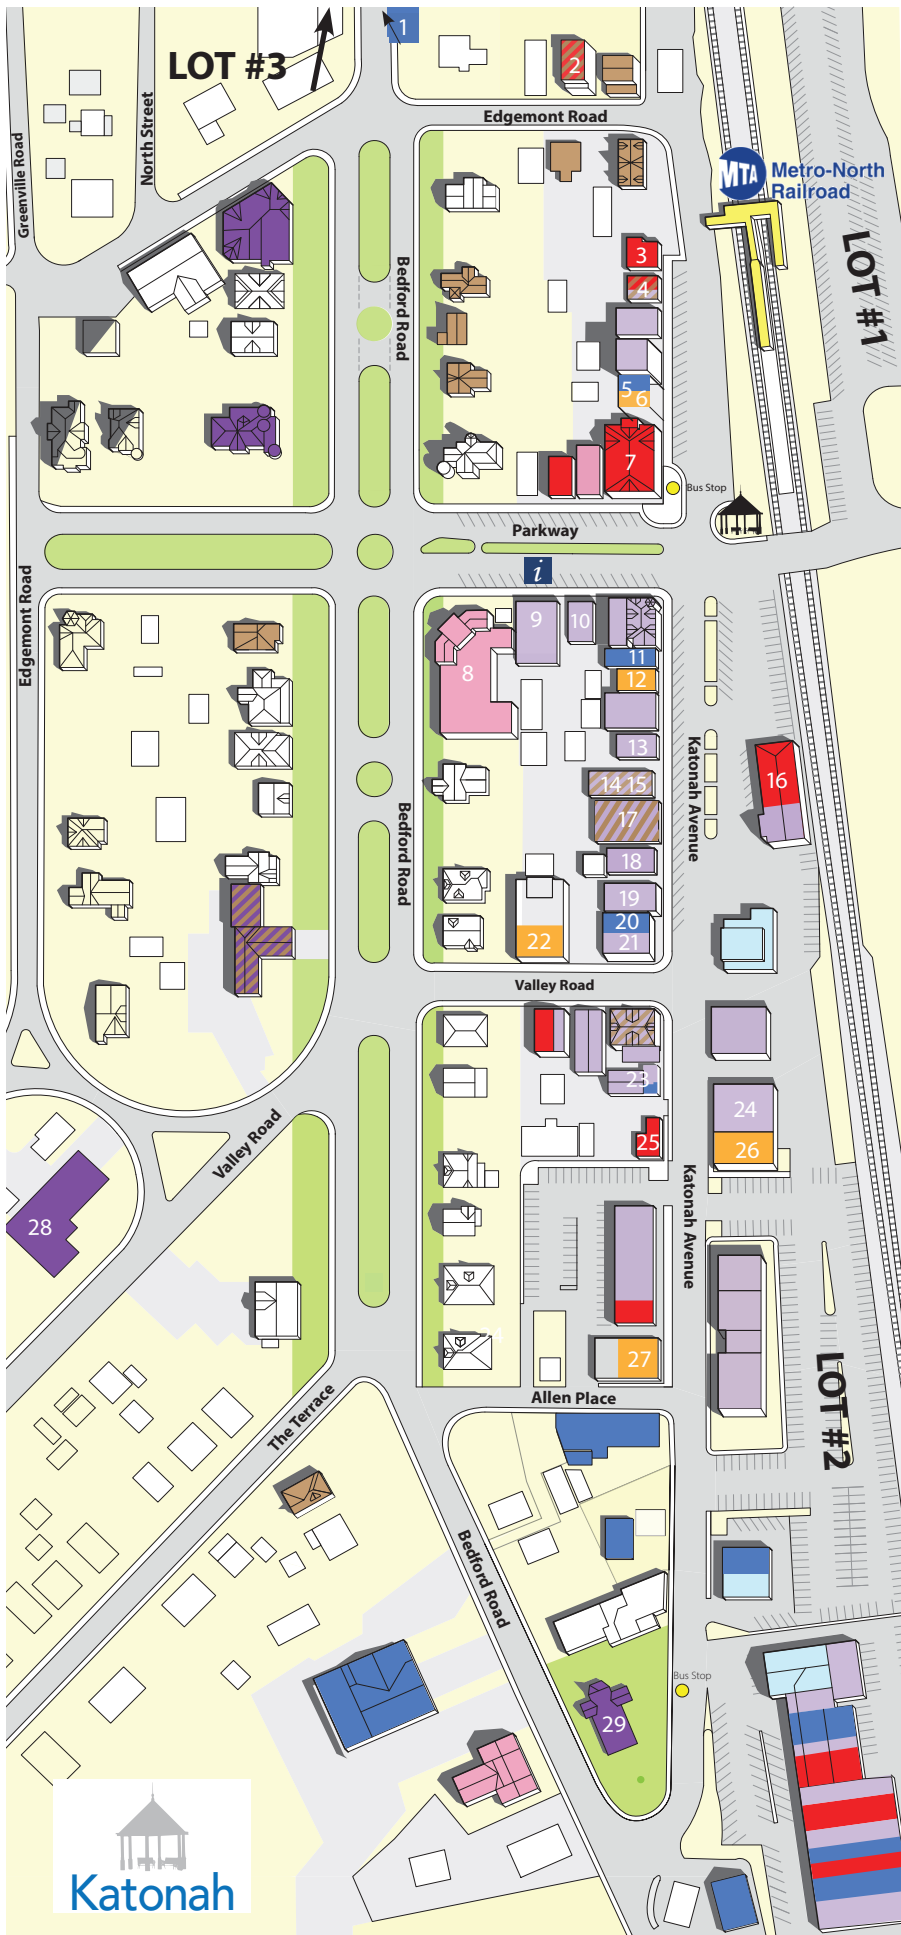

Visitor's Map to Katonah

- 1 Clark Associates Funeral Home
- 2 Katonah Reading Room
- 3 The Whitlock
- 4 Little Joe's Books
- 5 Reagan Design Group
- 6 Offerings Gallery
- 7 KR Cafe
- 8 Katonah Village Library
- 9 Kelloggs & Lawrence
- i Katonah Chamber Visitor's Center
- 10 Catherine H.
- 11 William Raveis Real Estate
- 12 Oak and Oil Gallery
- 13 Weinstein Pharmacy
- 14 Ebba
- 15 HIM
- 16 Peppino's Ristorante
- 17 Charles Department Store
- 18 Eiluj, a Beauty Lounge
- 19 Bijou
- 20 Houlihan Lawrence Real Estate
- 21 Katonah Architectural Hardware
- 22 Lane Contemporary Arts
- 23 Coldwell Banker Residential Brokerage
- 24 &James
- 25 Blue Dolphin Diner
- 26 Katonah Art & Frame
- 27 Gallarus Art Space
- 28 St. Mary's of the Assumption RC Church
- 29 St. Luke's Episcopal Church

Parking Locations: Monday through Friday: free 2-hour parking on the streets; permit and metered parking in Lot #1 and Lot #3. Free parking after noon in Lot #2. Saturday, Sunday and major holidays: free parking in all Lots, free 2-hour parking on the streets.

- | | | |
|---|--|---|
| ■ Eateries | ■ Banks/ATM | ■ Services |
| ■ Art Gallery | ■ Shopping | ■ Cultural |
| ■ Churches | ■ Transportation | ■ Historic building moved from Old Katonah in 1897 |

Surrounding Areas and Attractions