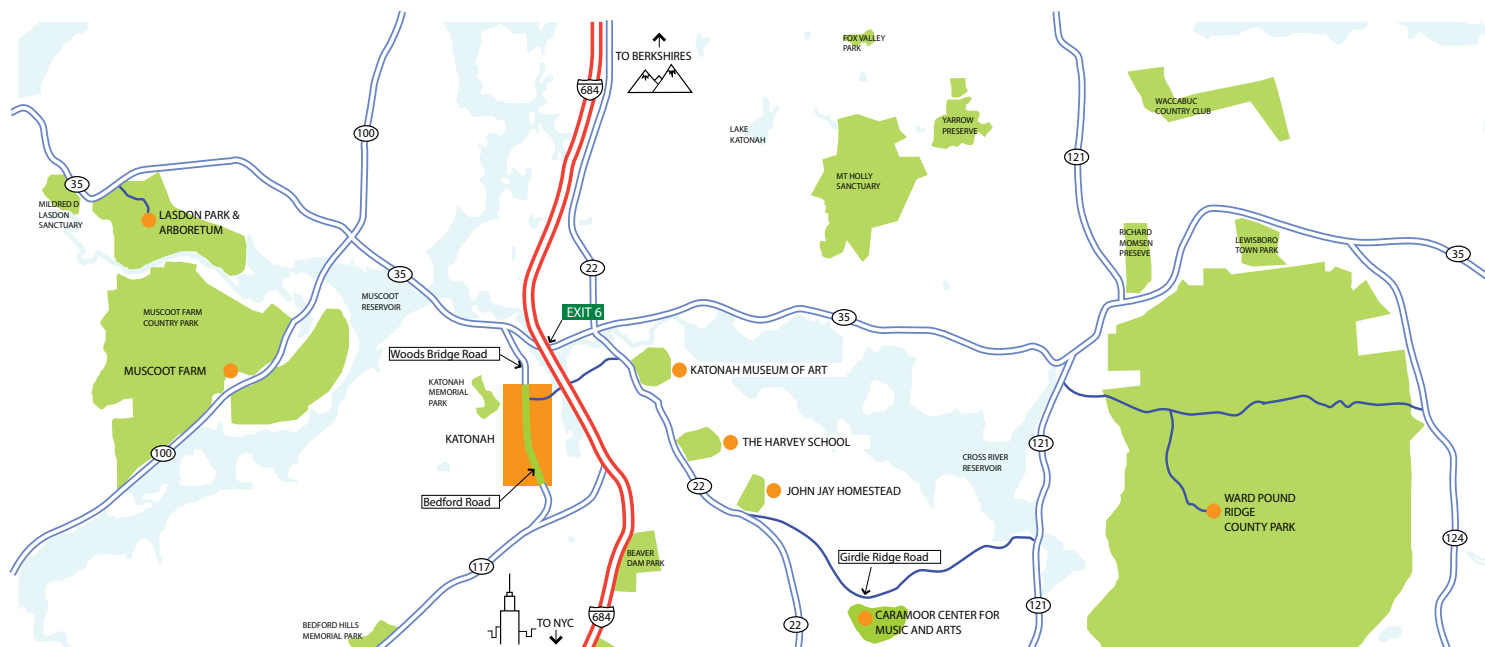

# Visitor's Map to Katonah

original map design by Robert Siegel Architects

**Parking Locations:** Monday through Friday: free 2-hour parking on the streets; permit and metered parking in Lot #1 and Lot #3. Free parking after noon in Lot #2. Saturday, Sunday and major holidays: free parking in all Lots, free 2-hour parking on the streets.

# Surrounding Areas and Attractions