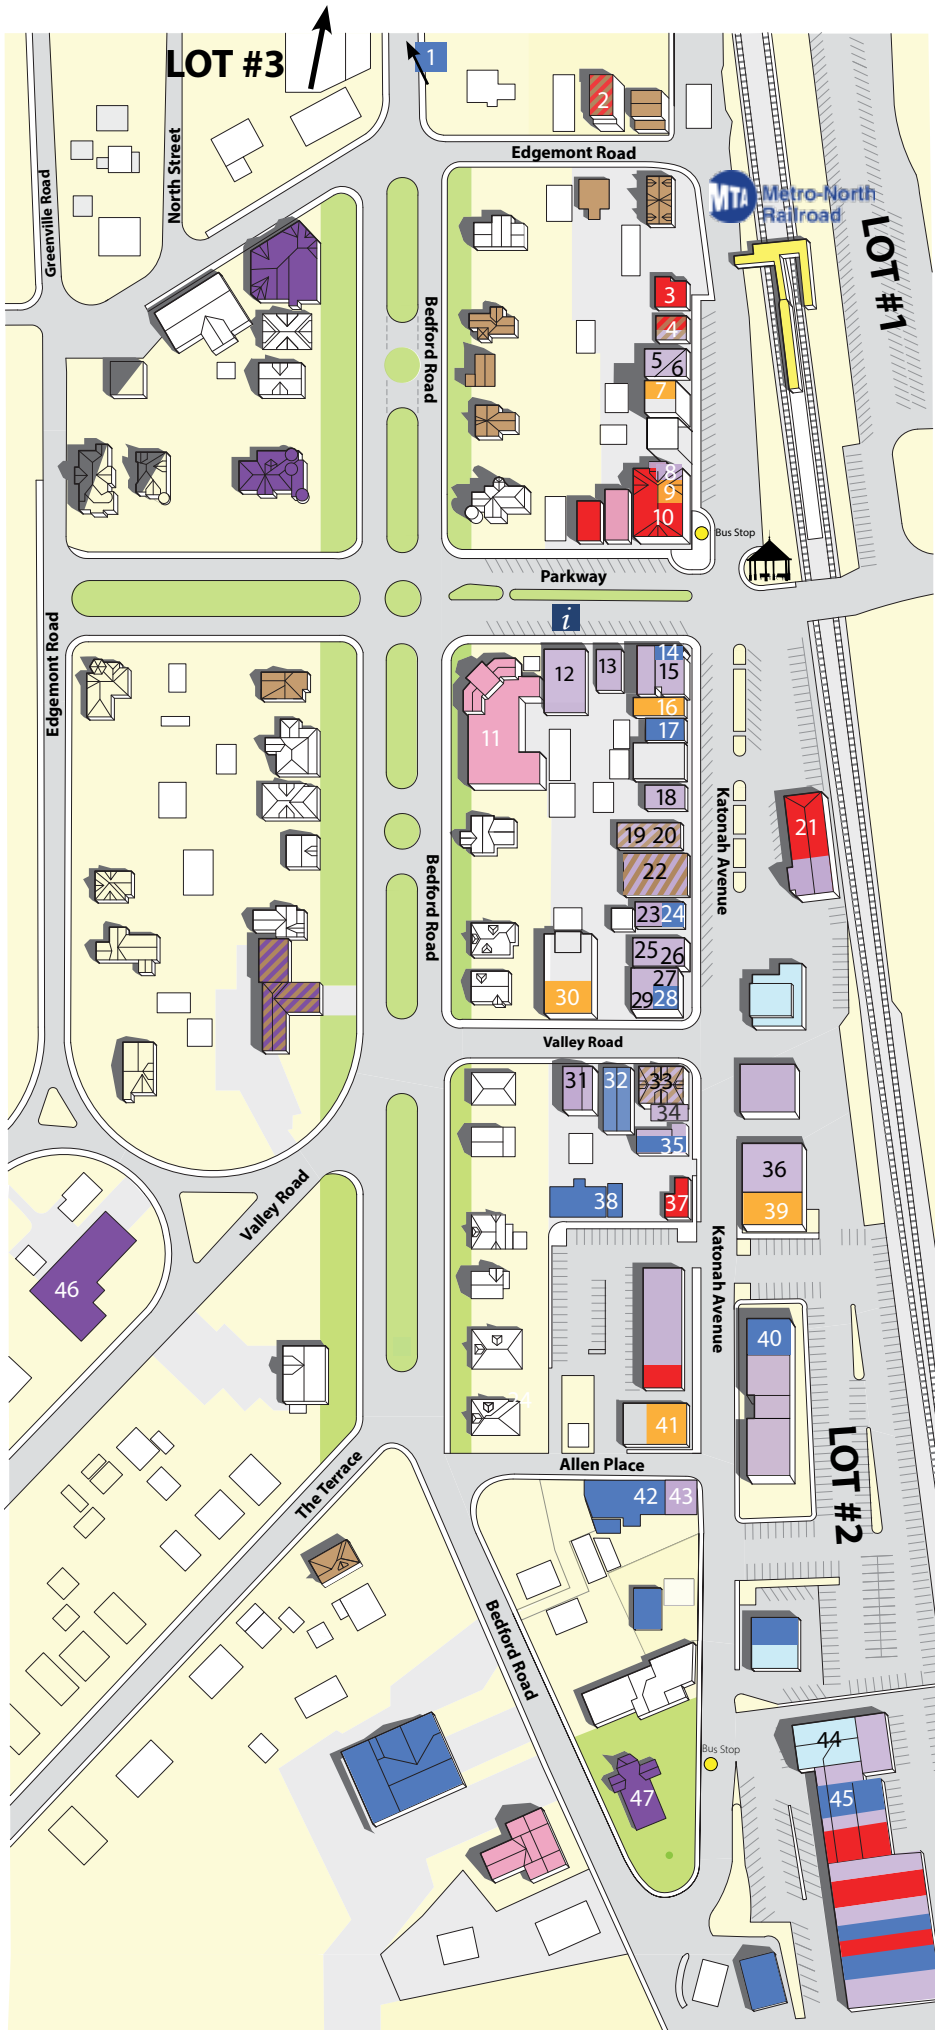

# Visitor's Map to Katonah

original map design by Robert Siegel Architects

**Parking Locations:** Monday through Friday: free 2-hour parking on the streets; permit and metered parking in Lot #1 and Lot #3. Free parking after noon in Lot #2. Saturday, Sunday and major holidays: free parking in all Lots, free 2-hour parking on the streets.